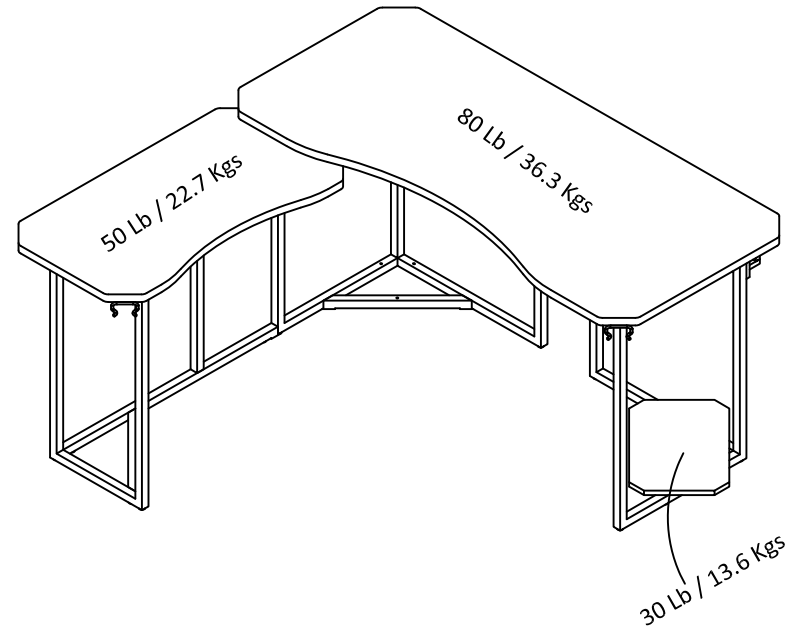

6171408COM -Quest Gaming L Desk Cosmo Graphite Paint/ Matte Black Metal

Wood Breakdown:
MDF 65%, PB .%.
Total storage: ---cubic feet

Overall Product Size:
60" W × 59.75" D × 30" H
152.4cm W × 151.7cm D × 76.2cm H

Maximum Weight Capacities
Unit Weight: 89.65 lbs. (40.75kg)