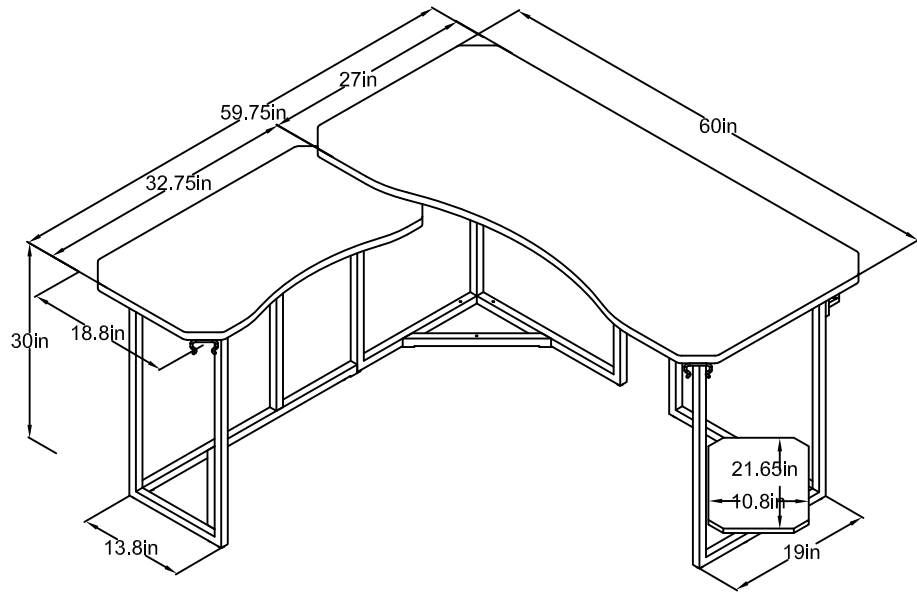

6171408COM -Quest Gaming L Desk Cosmo Graphite Paint/ Matte Black Metal

Wood Breakdown:
MDF 65%, PB .%.
Total storage: ---cubic feet

Overall Product Size:
60" W × 59.75" D × 30" H
152.4cm W × 151.7cm D × 76.2cm H

Maximum Weight Capacities
Unit Weight: 89.65 lbs. (40.75kg)